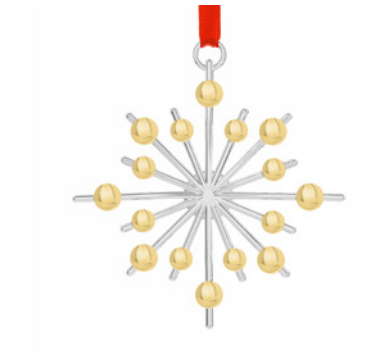

**MT1513 ANNUAL DATED ORNAMENT 2021**  
Silver Plate / Gold Plate  
3" W x 4" H  
RETAIL: \$35.00 | UPC: 672275008052

**MT1512 OUR FIRST CHRISTMAS TOGETHER 2021**  
Silver Plate / Gold Plate  
2.75" W x 2.75" H  
RETAIL: \$30.00 | UPC: 672275008045

**MT1520 BABY'S FIRST CHRISTMAS 2021**  
Silver Plate / Gold Plate  
3.75" L x 3.25" W  
RETAIL: \$30.00 | UPC: 672275008120

**MT1514 MINI ORNAMENTS STAR, WREATH AND TREE (SET OF 3)**  
Silver Plate  
3" L x 3" W  
RETAIL: \$25.00 | UPC: 672275008069

**MT1515 OH CHRISTMAS TREE ORNAMENT**  
Silver Plate / Gold Plate  
3.5" L x 5" W  
RETAIL: \$30.00 | UPC: 672275008076

**MT1516 ANNUAL SNOWFLAKE ORNAMENT 2021**  
Silver Plate / Gold Plate  
3" H x 3" W  
RETAIL: \$30.00 | UPC: 672275008083

**MT1517 TWELVE DAYS OF CHRISTMAS ORNAMENT: THREE FRENCH HENS**  
Silver Plate / Gold Plate  
2.5" W x 4" H  
RETAIL: \$30.00 | UPC: 672275008090

---

**MT1424 SNOWMAN SNOWGLOBE**

Acacia Wood / Silver-Plated Resin / Glass  
3" L x 3" W x 4.5" H  
RETAIL: \$60.00 | UPC: 672275005969